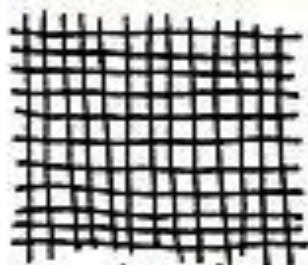

*cross-hatch*

*horizontal lines*

*circles in lines*

*broken cross-hatch*

*broken lines*

*rough vertical lines*

*cross hatch*

*0.8mm dots*

*diagonal lines*

*0.8 0.4 0.2*

*slanted broken lines*

*wood effect*

*circular scribbles*

*alternating lines*

*Shading - 0.8mm*

*varying width*

*patchwork*

*close spots*

*dandelion effect*

*squiggles*

*loopy lines*

*loose waves*

*brickwork*

*scribbled zigzag*